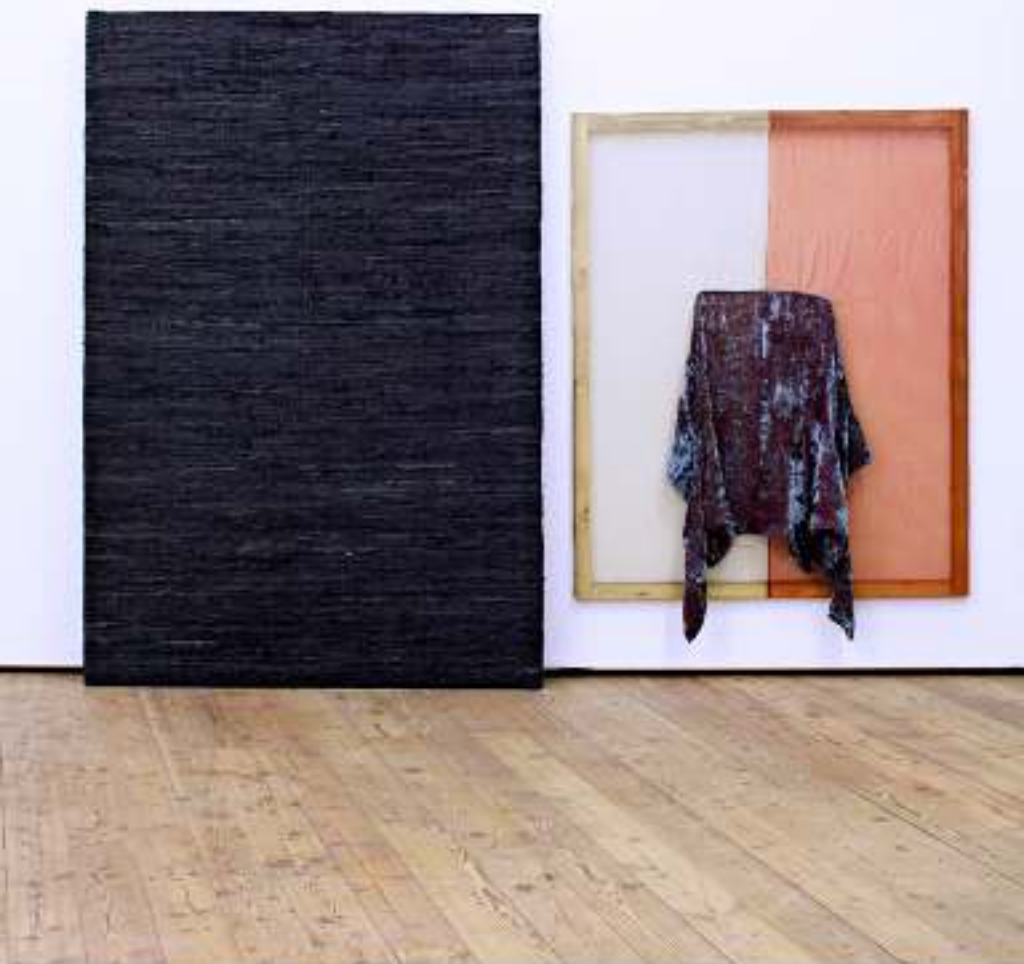

Untitled (dragon) 2012, Painting on Canvas 120 x 140 cm

BLACK HOLE (bitch), 2012 Woven Leather on Frame, 160 x 200cm

Untitled (shirt for Body) Textiles on Wooden Frame, 160 x 140cm

Untitled (matrix) 2012, Textiles, Metal,
160 x 50 x 50 cm

Untitled (Fire) Textiles, wood,
Metal 160 x 20 x 20 cm

Untitled (blue jeans) 2012, Textiles
160 x 40 x 40cm

Untitled (hippyshit) 2012, Textiles, wood,
Metal, 160 x 60 x 50

Installation View (SADE on DMT) 2012

Installation View (SADE on DMT) 2012

Untitled (Tower) 2012, Painting on Canvas
190 x 160 x 170cm